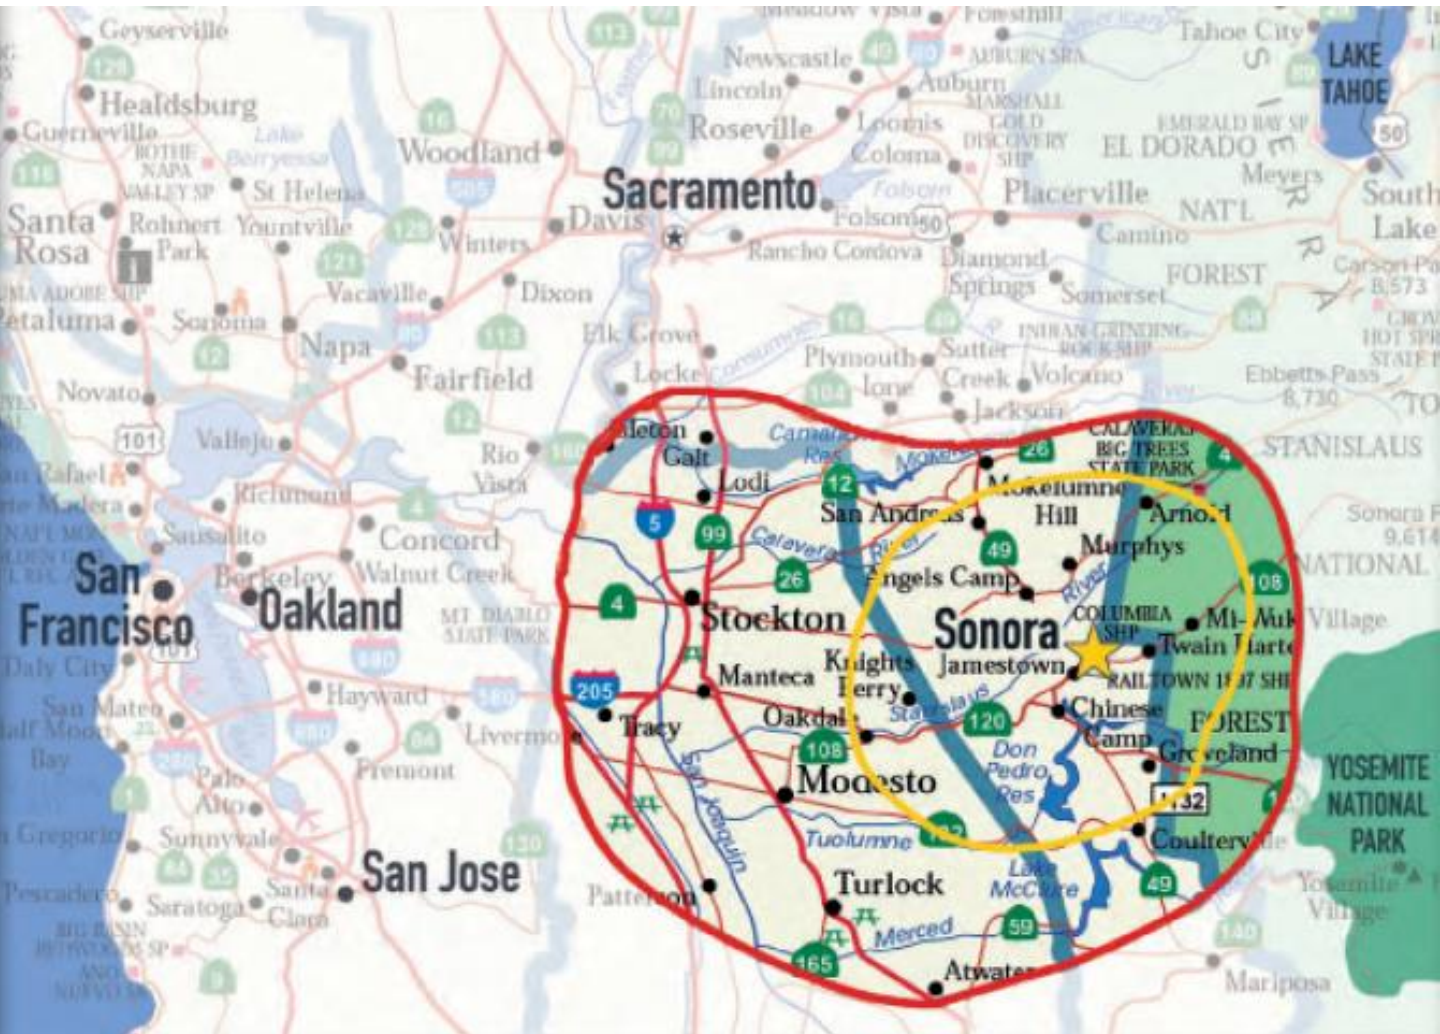

The Mother Lode and Central Valley Listens!

KZSQ-92.7
KKBN 93.5

KVML 1450AM
& **102.7FM**

CLARKE BROADCASTING

COUNTRY
93.5 KKBN

KVML NEWS
TALK
AM 1450 / FM 102.7

THE NEW
STAR 92.7
KZSQ
The Mother Lode's Greatest Hits

myMOTHERLODE.COM
YOUR GATEWAY TO CALIFORNIA'S GOLD COUNTRY